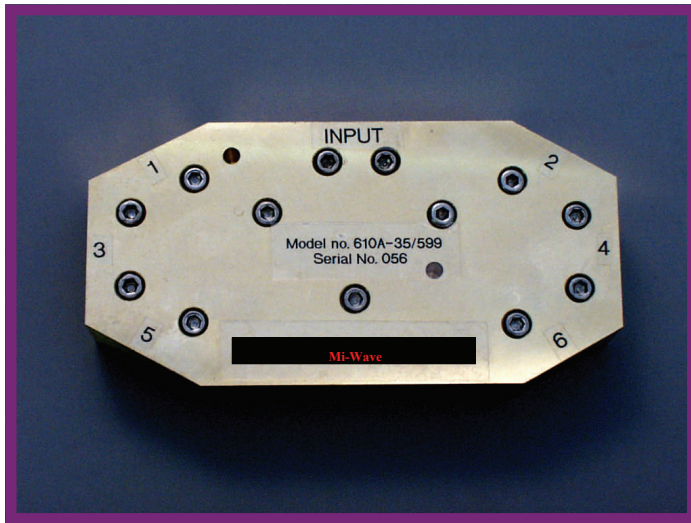

610 Series

Triple Hybrid Rings

Features

- Low VSWR
- High Isolation
- Minimum Size
- High Reliability
- Equal Power Split
- Low Insertion Loss
- Rugged Construction

Description 610 Series Triple Hybrid Rings

Mi-Wave's 610 series triple hybrid rings consist of three single hybrid rings integrated into one compact component. This device provides four 6 dB outputs for use in dual balanced mixers and power divider/combiner circuits.

Applications

The 610 series hybrid rings are used in balanced mixers and power divider/combiner circuits where precise power splitting, high isolation, and accurate phase inversion are necessary.